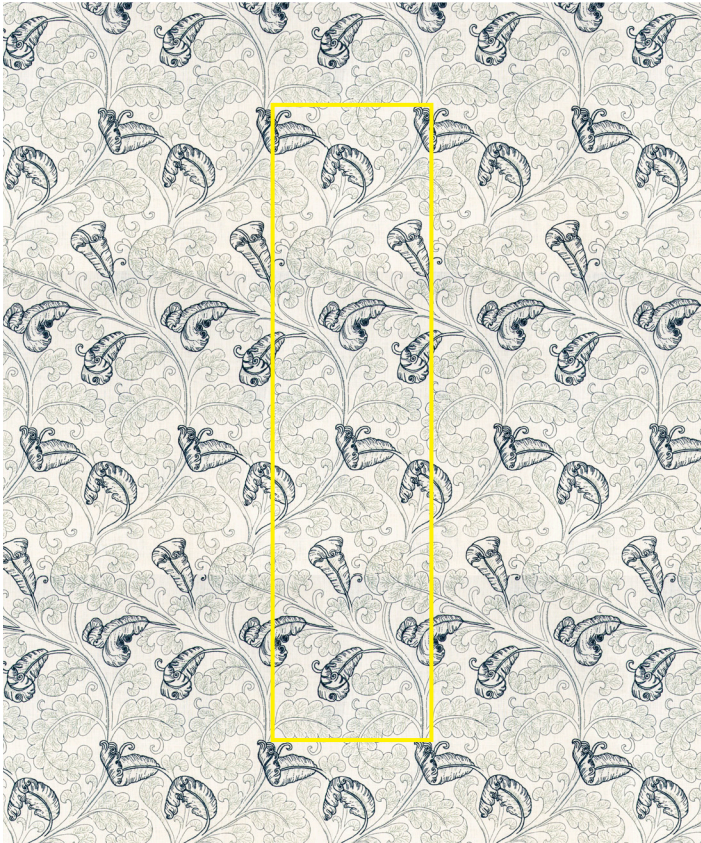

namaysamay

Hawkins Azure | HKNS-01-L1100

Design Hawkins
Colour Azure
Code HKNS-01-L1100
Composition Wool on Linen
Width 126cm / 49.5in
Repeat 42cm (h) 165cm (v)
16.5in (h) 65in (v)
365g/sqm

Weight

Notes

.....
.....
.....
.....